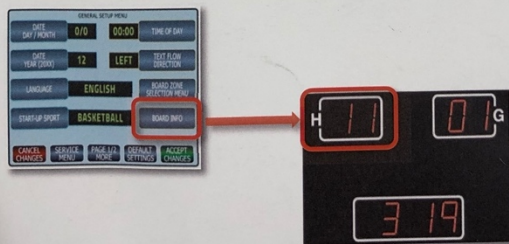

Scoreboard address description.

Subject: Finding the address of a NAUCON-1000 controlled scoreboard system.

Option 1 – Using the labels.

A label is placed on the bottom of the scoreboard frame besides the power-inlet, containing the address information.

Option 2 – Powering the system down and back up.

Disconnect and reconnect the **Power-cord** in the bottom of the scoreboard, to turn the power off and back on.

- The address will now be shown in the **Home Score digits** for approximately 5 seconds during startup.

Option 3 – Using the BOARD INFO in the NAUCON-1000 control panel.

Turn on the NAUCON-1000->MENU button->EXIT SPORT->GENERAL SETUP->BOARD INFO.

- When the **BOARD INFO** is selected, the address will now be shown in the **Home Score digits** of the scoreboard after approximately 5 seconds.

NAUTRONIC
SCOREBOARD SYSTEM